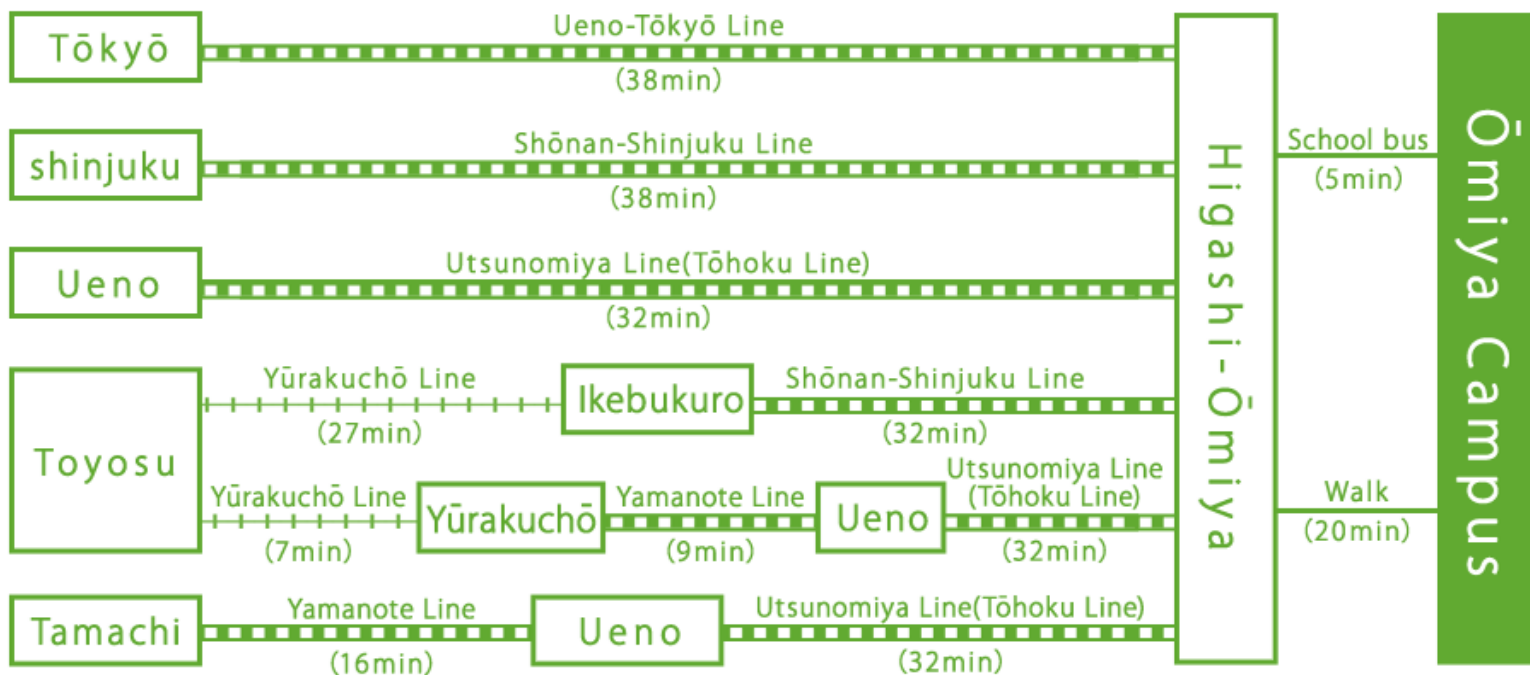

## Train

## ✈ Haneda Airport

## ✈ Narita Airport

\* ( ) ...estimated travel time    ...JR Lines    ...other trains