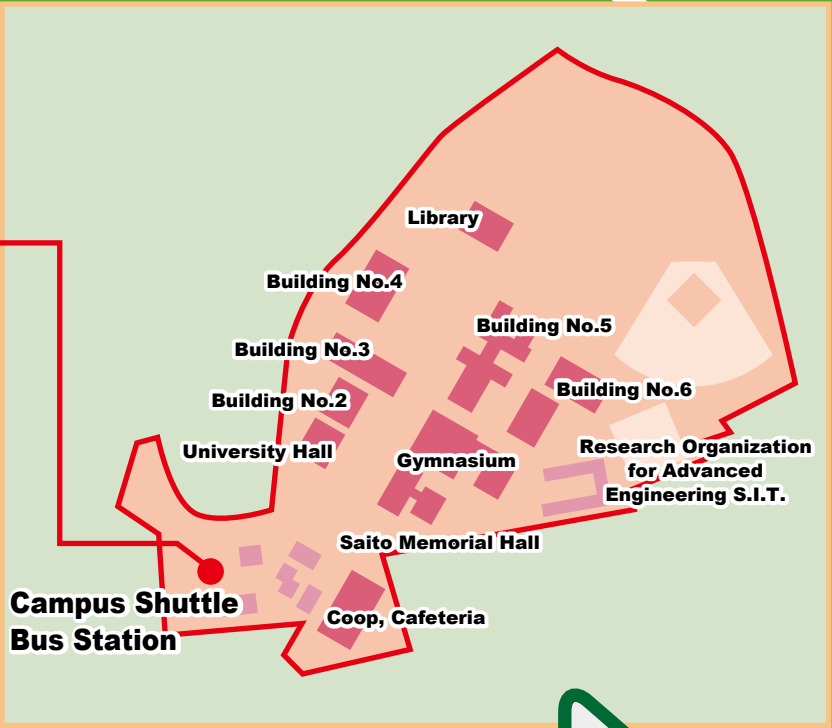

To Utsunomiya

To Kawagoe

To Iwatsuki IC

322

Marugasaki

322

Marugasaki S.

16

Higashi Omiya Bypass

JR Tohoku Main Line
(Utsunomiya Line)

Higashi-Omiya Station

Higashiomiya
Sta. Ent.

West Exit

East Exit

Campus Shuttle Bus Station

5-minute by Campus Shuttle Bus
(or 20-minute walk)
from Higashi-Omiya Station East Exit.

To Omiya

**Shibaura Institute of Technology
Omiya Campus**

307 Fukasaku, Minuma-ku,
Saitama-shi, Saitama 337-8570