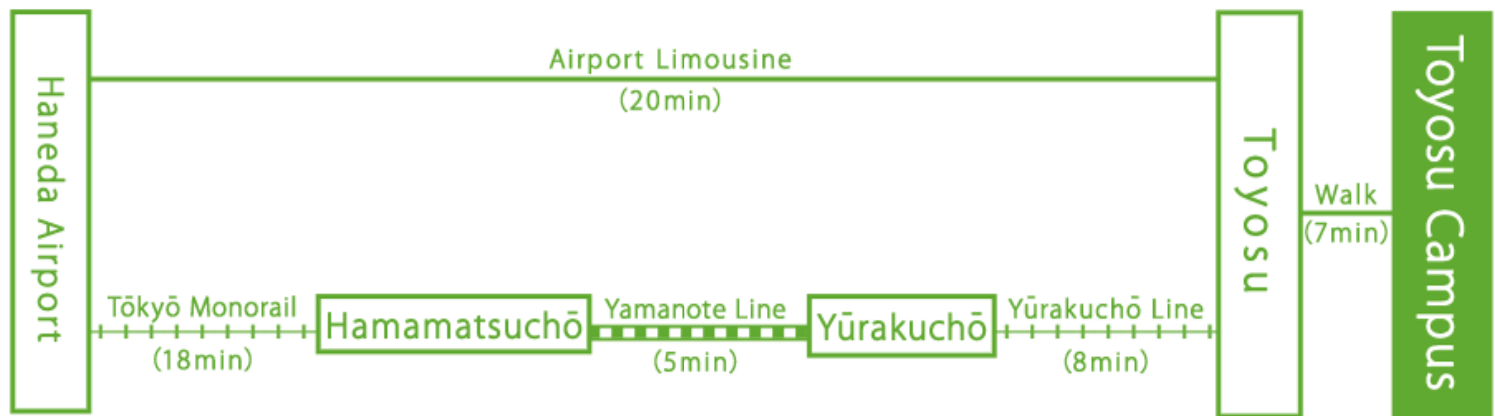

Train

Haneda Airport

Narita Airport

* () ...estimated travel time ...JR Lines ...other trains