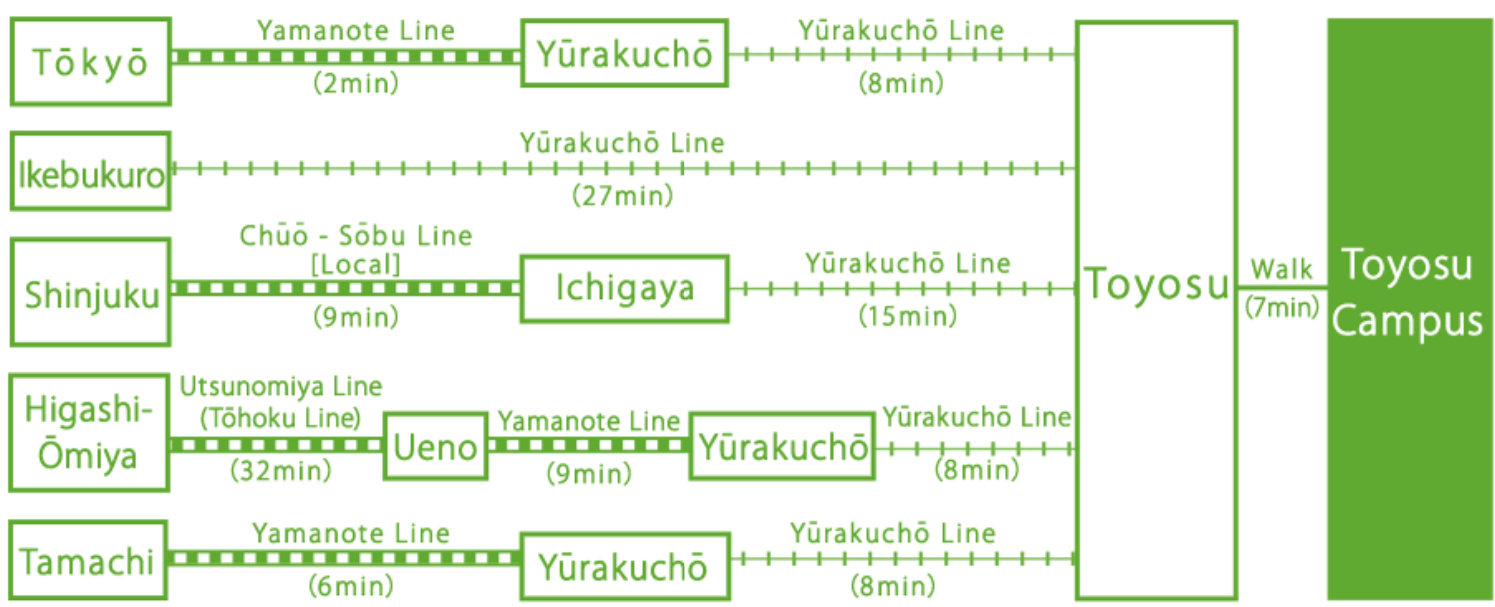

Train

Haneda Airport

Narita Airport

* () ...estimated travel time ...JR Lines ...other trains