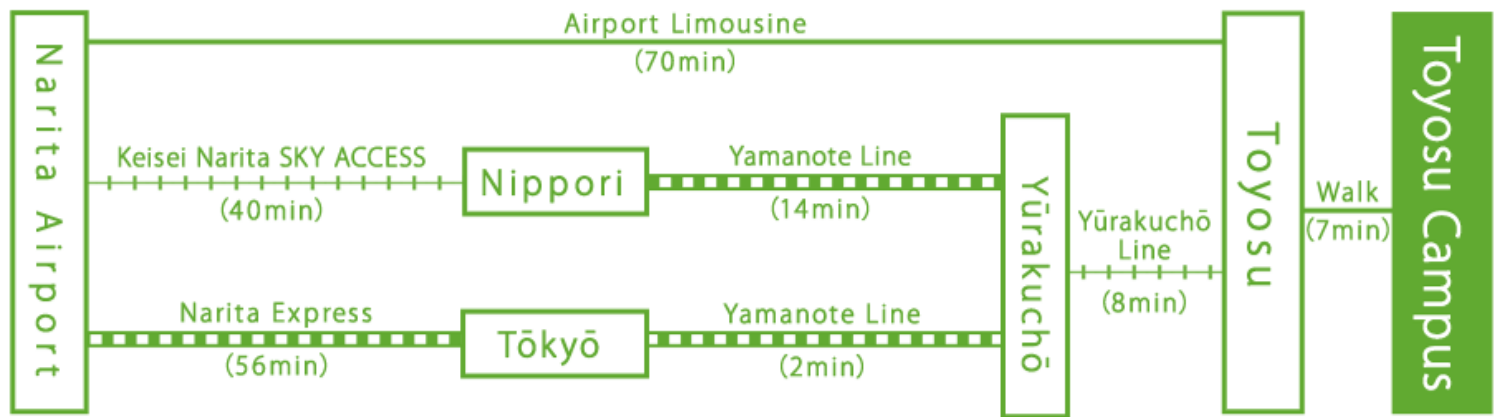

Train

Haneda Airport

Narita Airport

* () ...estimated travel time ...JR Lines ...other trains