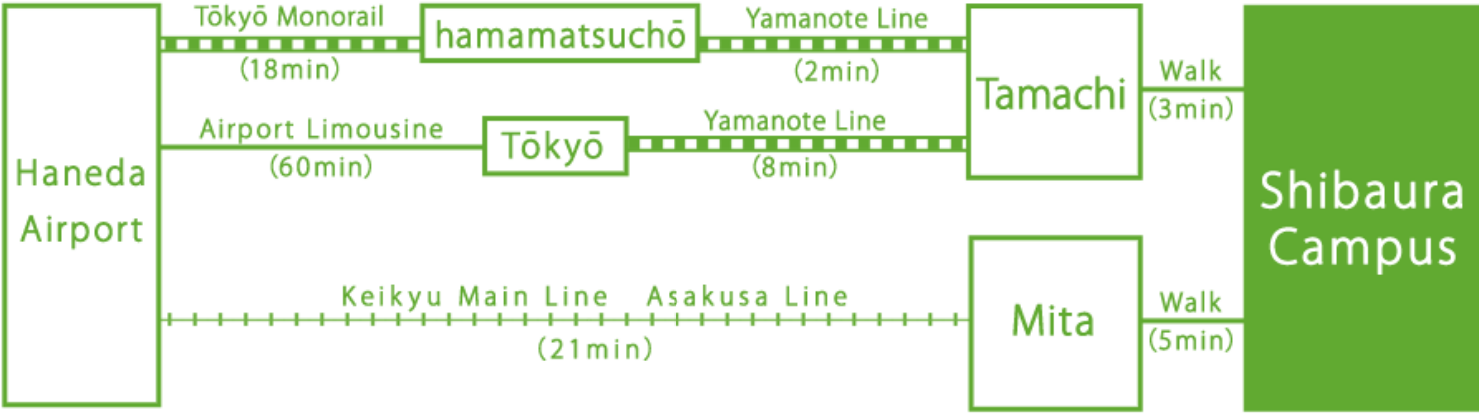

 Train

 Haneda Airport

 Narita Airport

* () ...estimated travel time  ...JR Lines  ...other trains