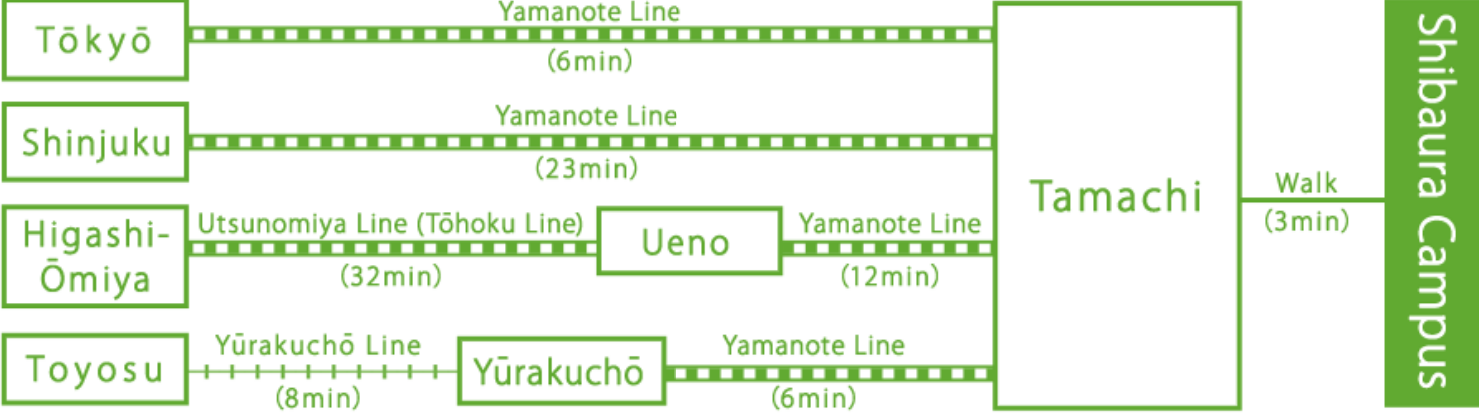

 Train

 Haneda Airport

 Narita Airport

* () ...estimated travel time  ...JR Lines  ...other trains