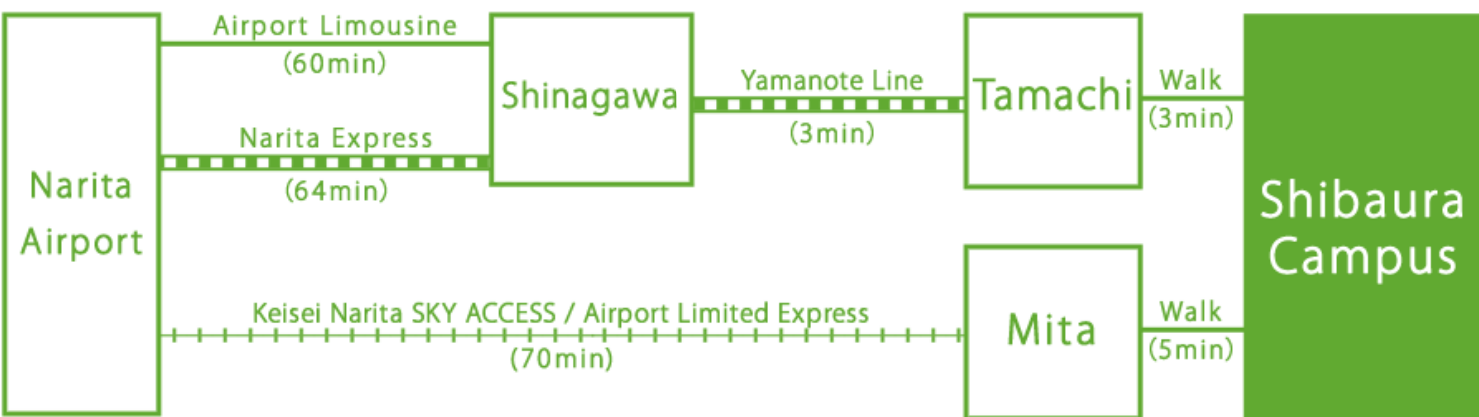

 Train

 Haneda Airport

 Narita Airport

* () ...estimated travel time  ...JR Lines  ...other trains