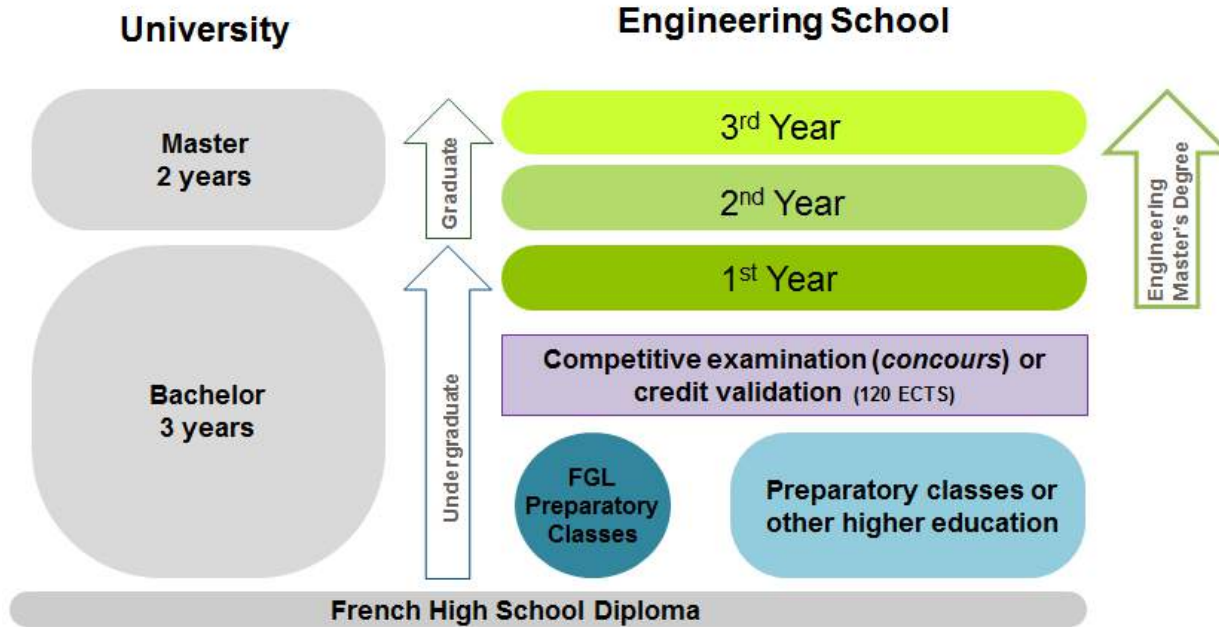

The French Higher Education System