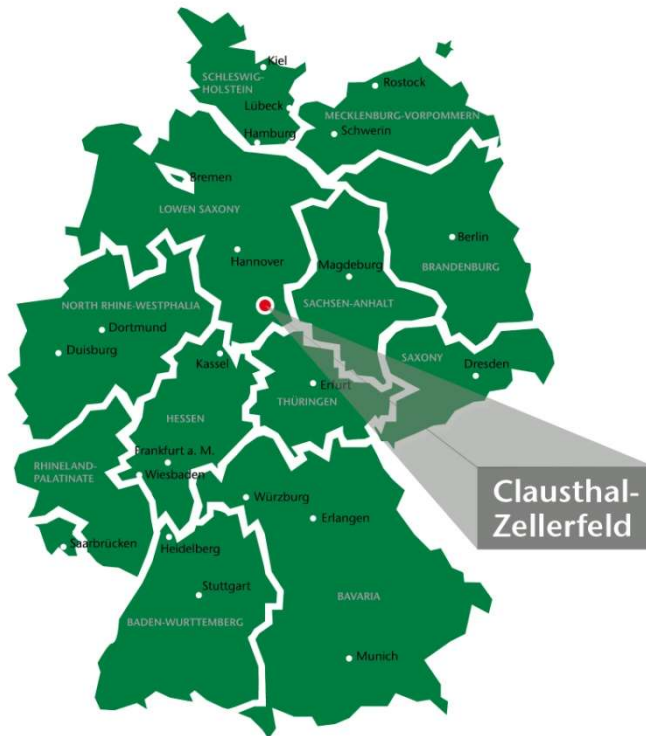

TU Clausthal

Clausthal University of Technology

Bettina SEKLER

Advisor Incoming and Outgoing Mobility

Markus HEIDEMANN

Advisor Outgoing Mobility

TUC's Characteristics

- Open door policy
- A strong connection of scientific and practical work (“hands-on”)
- A very international, green and safe environment
- A supportive and friendly atmosphere
- Comparatively low cost of living

Clausthal-Zellerfeld

- Centrally located in Germany

Clausthal-Zellerfeld

- Centrally located in Germany
- In the middle of the Harz Mountains – Germany's most northern low mountain range

Clausthal-Zellerfeld

- Centrally located in Germany
- In the middle of the Harz Mountains – Germany's most northern low mountain range
- Approx. 15,000 inhabitants

Our university

- 4.000 students (approx. 35 percent international)
- 80 professors
- 500 scientific staff (approx. 20 percent international)